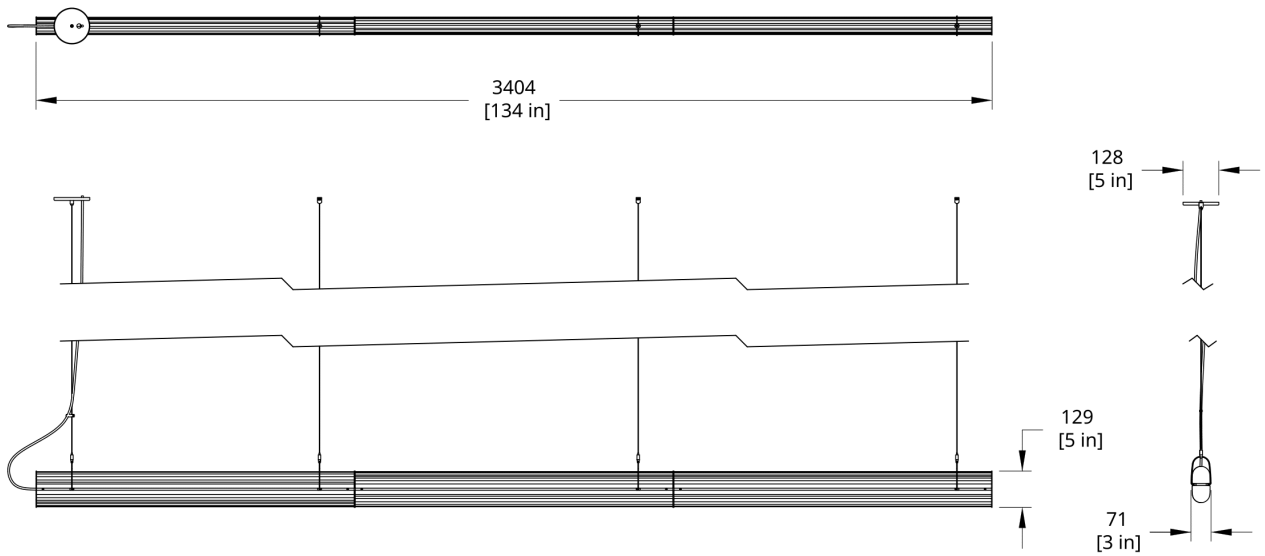

PRODUCT DIMENSIONS

44" run: 3 x 5 x 44 in L

DIMENSIONAL WEIGHT

YOUR PRODUCT CODE

QP-132-DDIF_INO-AA02-22-277_10_DIN

Specification Logic

LENGTH

44"	44
88"	88
132"	132
176"	176

Drawings

QP-176 Queue Pendant Dimension (Direct Indirect)

QP-132 Queue Pendant Dimension (Direct Indirect)

QP-88 Queue Pendant Dimension (Direct Indirect)

QP-44 Queue Pendant Dimension (Direct Indirect)