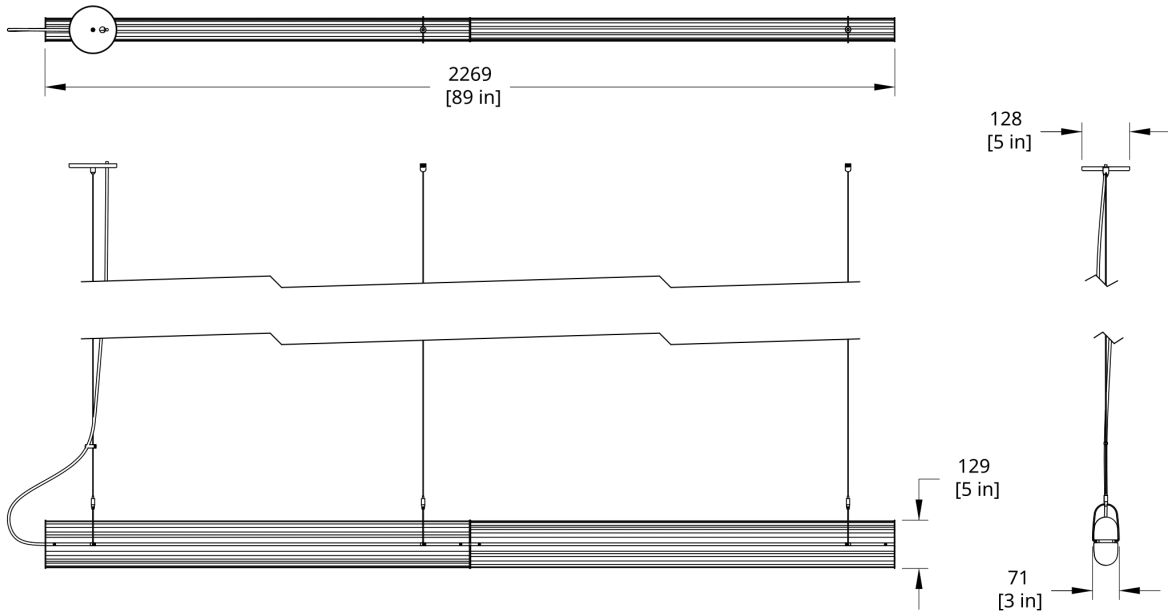

CERTIFICATION

ADA Compliant

UL Listed

Suitable for Damp Locations

**SUSPENSION**

White 5" round flat canopy

Standard 72" cable. Standard Hang Height 66". Minimum Hang Height 12"

Cable extension available (up to 420"). Field trimmable

PRODUCT DIMENSIONS

44" run: 3 x 5 x 44 in L

DIMENSIONAL WEIGHT

YOUR PRODUCT CODE

QP-132-DDIF_INO-AA02-22-277_10_DIN

Specification Logic

LENGTH

44"	44
88"	88
132"	132
176"	176

Drawings

QP-176 Queue Pendant Dimension (Direct Indirect)

QP-132 Queue Pendant Dimension (Direct Indirect)

QP-88 Queue Pendant Dimension (Direct Indirect)

QP-44 Queue Pendant Dimension (Direct Indirect)