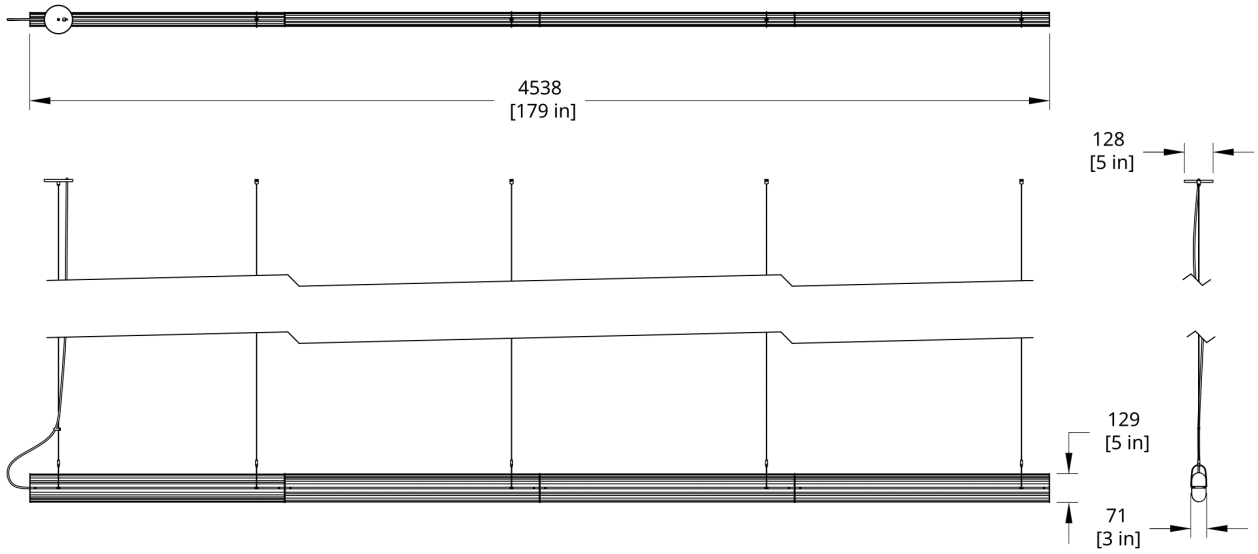

Drawings

QP-176 Queue Pendant Dimension (Direct Indirect)