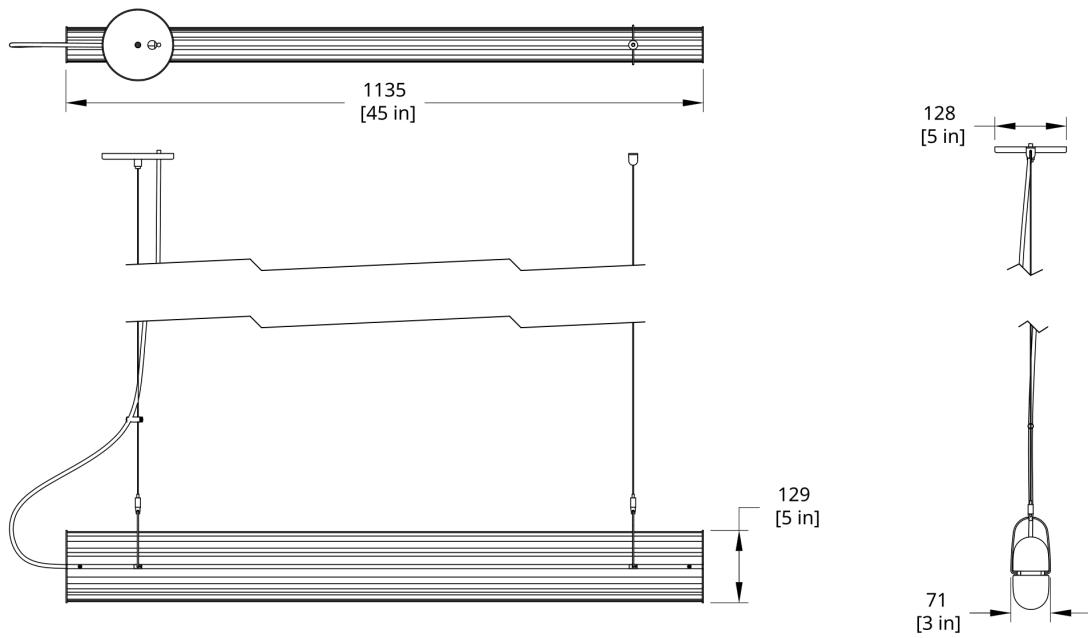

CERTIFICATION

ADA Compliant

UL Listed

Suitable for Damp Locations

**SUSPENSION**

White 5" round flat canopy

Standard 72" cable. Standard Hang Height 66". Minimum Hang Height 12"

Cable extension available (up to 420"). Field trimmable

PRODUCT DIMENSIONS

44" run: 3 x 5 x 44 in L

DIMENSIONAL WEIGHT

YOUR PRODUCT CODE

QP-132-DDIF_INO-AA02-22-277_10_DIN

Specification Logic

LENGTH

44"	44
88"	88
132"	132
176"	176

Drawings

QP-176 Queue Pendant Dimension (Direct Indirect)

QP-132 Queue Pendant Dimension (Direct Indirect)

QP-88 Queue Pendant Dimension (Direct Indirect)

QP-44 Queue Pendant Dimension (Direct Indirect)